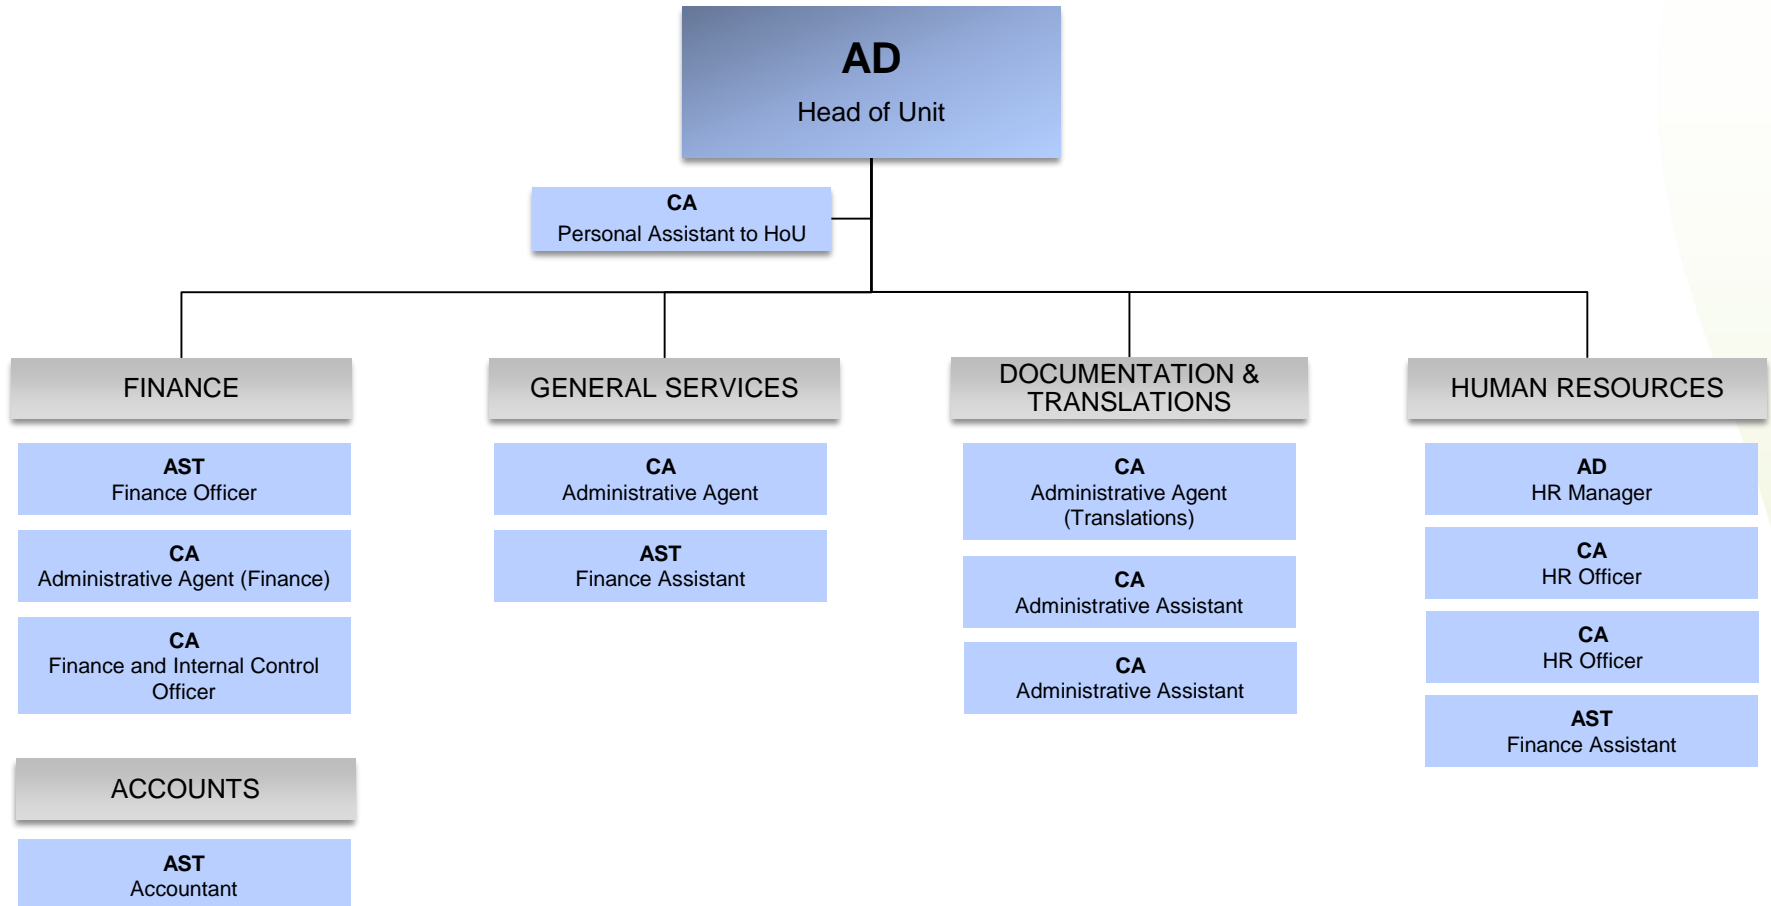

EU-OSHA Organisation

Resource and Service Centre Organigram

15 staff members: 6 TA, 9 CA