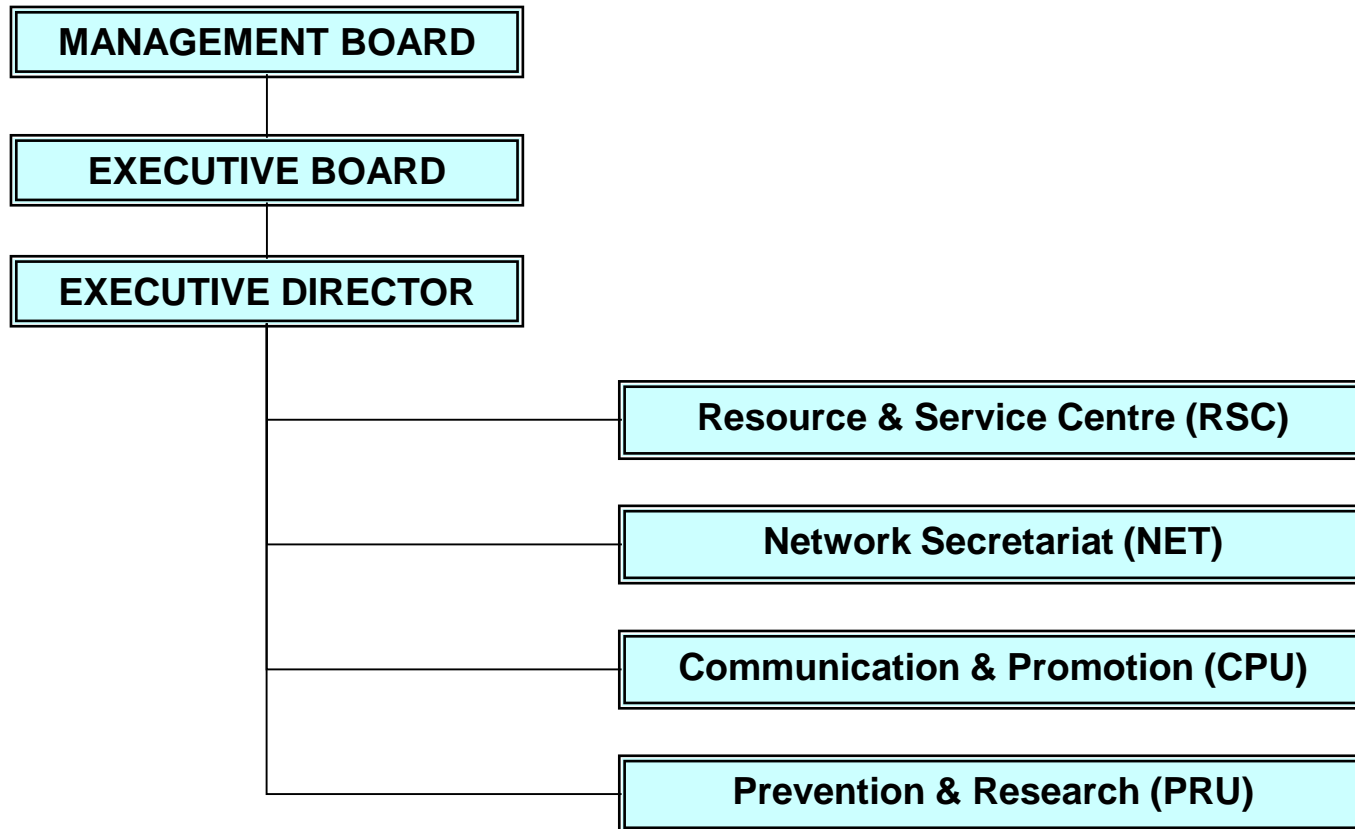

EU-OSHA Organisation

Resource and Service Centre Organigram

15 staff members: 6 TA, 9 CA