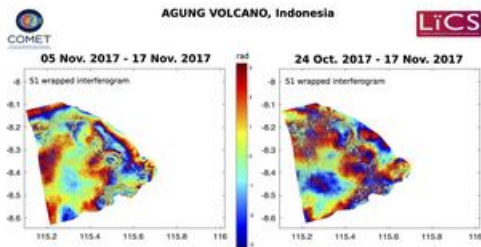

[Profil anzeigen](#) [Follower-Dashboard anzeigen](#)

**Top-Erwähnung** 197 Interaktionen bekommen

bekommen

 **Fabien Albino**  
 @FabienAlbino · 29. Nov.

**@JulietBiggs @BerndAndeweg @BKG\_Bund @CopernicusEU @timwright\_leeds @NERC\_COMET** Our 6-day S1 interferogram Nov 5th-17th shows up to 2 fringes. The 12-day S1 interferogram Oct 24th-Nov 17th shows no fringes. This confirms that previous fringes are atmospheric delay due to Nov 5th acquisition. No clear pattern of deformation before the phreatic eruption. [pic.twitter.com/OJZo4Clfm](https://pic.twitter.com/OJZo4Clfm)